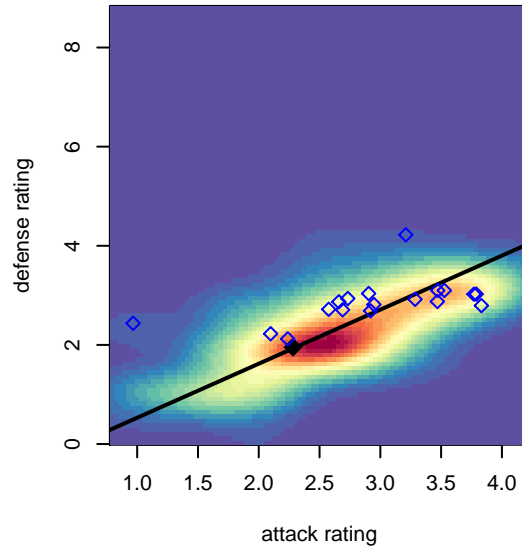

**attack and defense rating
relative to others at age
and all opponents in last 13 months**