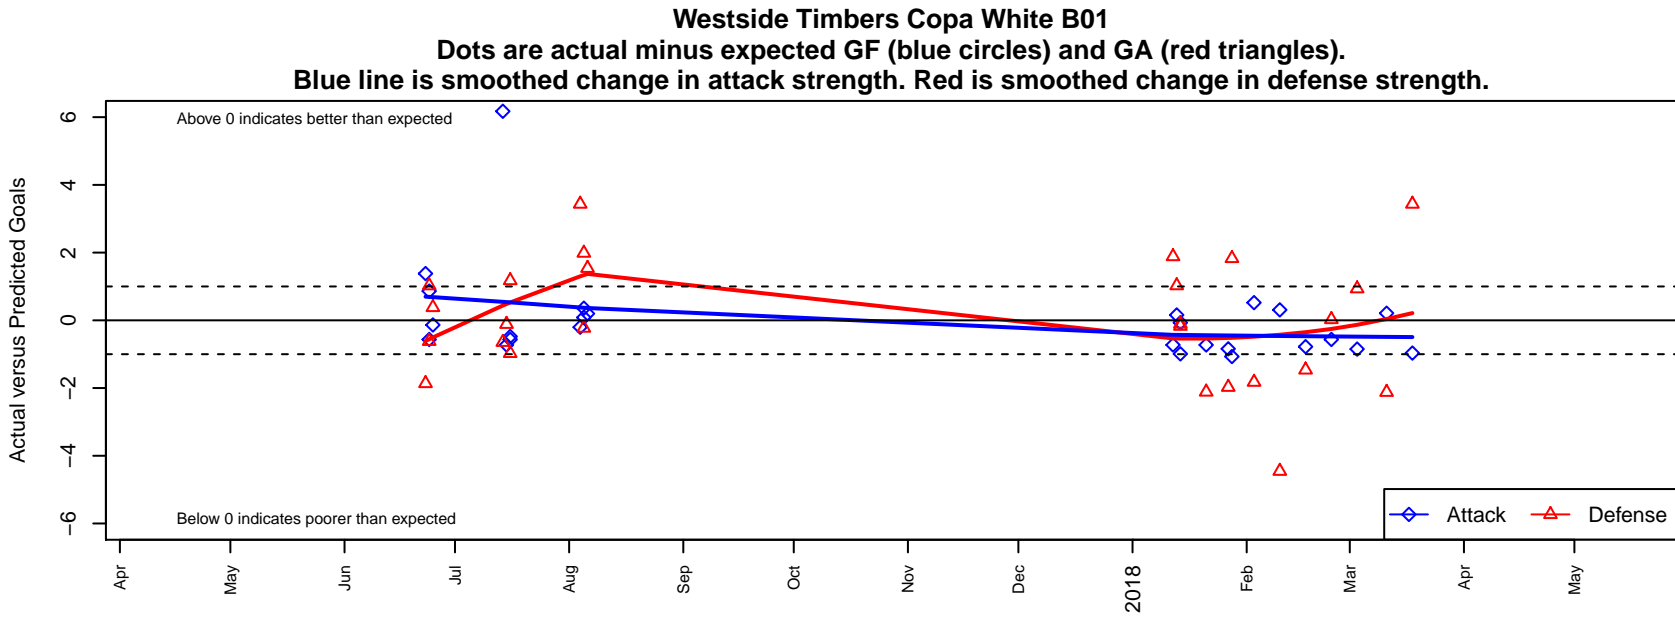

Westside Timbers Copa White B01

Westside Timbers
 Beaverton, OR
 B01 total strength=1411
 attack=9.79 defense=7.05
 spr league = PTT Win B01 Premier

alt names used:
 WESTSIDE TIMBERS COPA – WHITE
 WT 01B Copa White
 Westside Timbers B01 Copa White
 Westside Timbers 01B Copa White

Venues played:
 2017 Clash At the Border Super
 2017 Beaverton Cup U17 Gold
 2017 Mt Hood Challenge U19 Gold
 2017 Portland Winter Showcase U17
 2017 PTT Winter B01 Premier

**attack and defense variance (black dot)
relative to other teams
and top 10 in region**