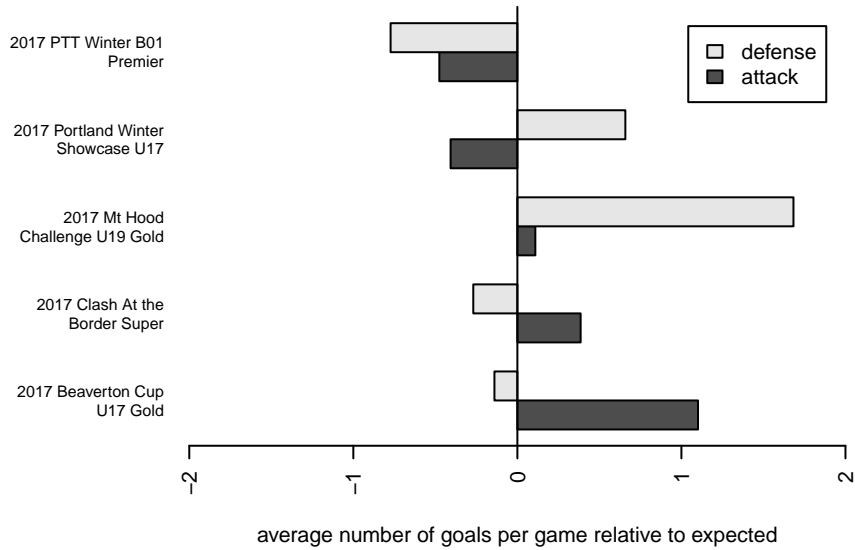

Performance relative to 13 month average